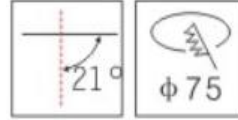

product details

item standard codes

type	watt	Lumen	Color	code no.
beam.15deg	7W	630lm	2700K-5000K	BU-ECO75330315D-7W
beam.24deg	7W	630lm	2700K-5000K	BU-ECO75330324D-7W
beam.35deg	7W	630lm	2700K-5000K	BU-ECO75330335D-7W