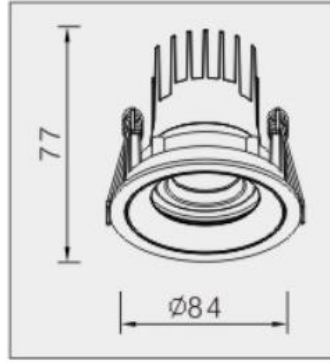

product details

item standard codes

type	watt	Lumen	Color	code no.
beam.15deg	7W	630lm	2700K-5000K	BU-ECO75330315D-7W
beam.24deg	7W	630lm	2700K-5000K	BU-ECO75330324D-7W
beam.35deg	7W	630lm	2700K-5000K	BU-ECO75330335D-7W