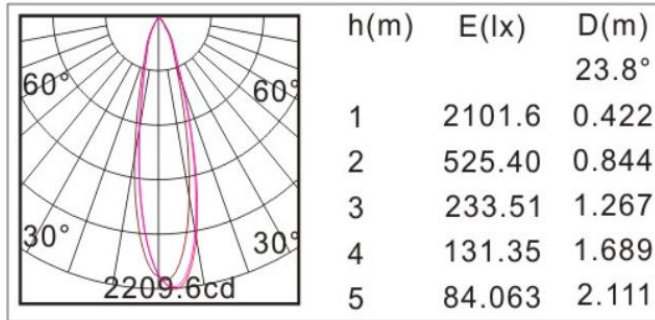

product details

item standard codes

type	watt	Lumen	Color	code no.
beam.15deg	7W	630lm	2700K-5000K	BU-ECO75330315D-7W
beam.24deg	7W	630lm	2700K-5000K	BU-ECO75330324D-7W
beam.35deg	7W	630lm	2700K-5000K	BU-ECO75330335D-7W