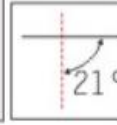

**Trimless round adjustable spot light**

LED 12W | Anti-glare | Residential | showroom

**ECO Series**  
**—Round Adjustable Trimless-L**

**specifications**

material	Die-cast Aluminium
Input volt	AC220-240V /50-60Hz
overall dimensions	160 x 105 x H95mm
cut-out	Ø105mm
installation mount	ceiling trimless
color	Sand Gold
beam angle	15°/24°/35°
weight	0.6Kg
labelling	CE

## product details

h(m)	E(lx)	D(m)
		26.2°
1	2375.8	0.465
2	593.96	0.930
3	263.98	1.394
4	148.49	1.859
5	95.033	2.324