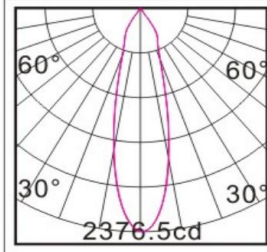

**Trimless round adjustable spot light**

LED 12W | Anti-glare | Residential | showroom

**ECO Series**  
**—Round Adjustable Trimless-L**

**specifications**

material	Die-cast Aluminium
Input volt	AC220-240V /50-60Hz
overall dimensions	160 x 105 x H95mm
cut-out	Ø105mm
installation mount	ceiling trimless
color	Sand Gold
beam angle	15°/24°/35°
weight	0.6Kg
labelling	CE

**light source**

type of source	CREE CXA1507		
(mA)	(V)	(W)	(lm/W)
300mA	37V	12W	120 @3000K
colour rendering index (Ra)	(min80) 82		
standard deviation color matching	SCDM2		
average life Ta 25°	50000h L70 B10		

## product details

h(m)	E(lx)	D(m)
		26.2°
1	2375.8	0.465
2	593.96	0.930
3	263.98	1.394
4	148.49	1.859
5	95.033	2.324

## item standard codes

type	watt	Lumen	Color	code no.
beam.15deg	12W	1080lm	2700K-5000K	BU-ECO95330315D-12W
beam.24deg	12W	1080lm	2700K-5000K	BU-ECO95330324D-12W
beam.35deg	12W	1080lm	2700K-5000K	BU-ECO95330335D-12W