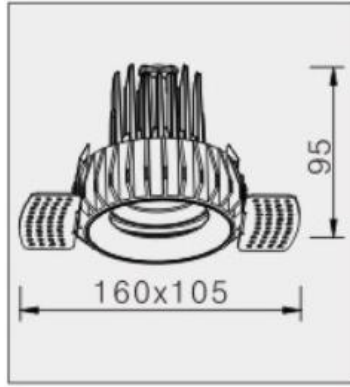

**Trimless round adjustable spot light**

LED 12W | Anti-glare | Residential | showroom

**ECO Series**  
**—Round Adjustable Trimless-L**

**specifications**

material	Die-cast Aluminium
Input volt	AC220-240V /50-60Hz
overall dimensions	160 x 105 x H95mm
cut-out	Ø105mm
installation mount	ceiling trimless
color	Sand Gold
beam angle	15°/24°/35°
weight	0.6Kg
labelling	CE

**light source**

type of source	CREE CXA1507		
(mA)	(V)	(W)	(lm/W)
300mA	37V	12W	120 @3000K
colour rendering index (Ra)	(min80) 82		
standard deviation color matching	SCDM2		
average life Ta 25°	50000h L70 B10		

## product details

h(m)	E(lx)	D(m)
		26.2°
1	2375.8	0.465
2	593.96	0.930
3	263.98	1.394
4	148.49	1.859
5	95.033	2.324

## item standard codes

type	watt	Lumen	Color	code no.
beam.15deg	12W	1080lm	2700K-5000K	BU-ECO95330315D-12W
beam.24deg	12W	1080lm	2700K-5000K	BU-ECO95330324D-12W
beam.35deg	12W	1080lm	2700K-5000K	BU-ECO95330335D-12W