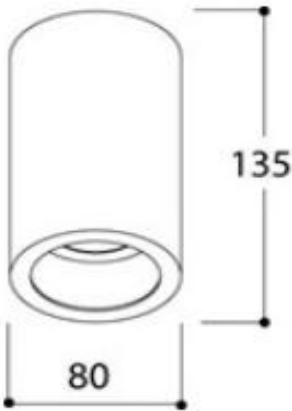

specifications

Material	Aluminum Alloy
Input Volt	220-240V 50/60Hz
Source Power Type	Citizen CLL022-1203
Source Power	9W
Life Time	50000h L70 B10
Lumen Output	120 lm/W
Real Flux	756 lm
CRI	82
Safety Class	III
Weight	1.2Kg
Finish	Textured White-Textured Black
Reflector	White-Black-Gold
Beam Angle	30°
Dimensions	Ø80xH135mm
Application	Surface Mounted
Protection Grade	IP65
MCADAMS	2
Labelling	CE

- Available Upon Request
Beam Angles 45°/60°

Photometric Detail

Technical Dimensions

Product Codes

Textured White Body (White Reflector)	
	IP65
Temp.	30°
2700k	BU108545
3000k	BU108548
4000k	BU108551