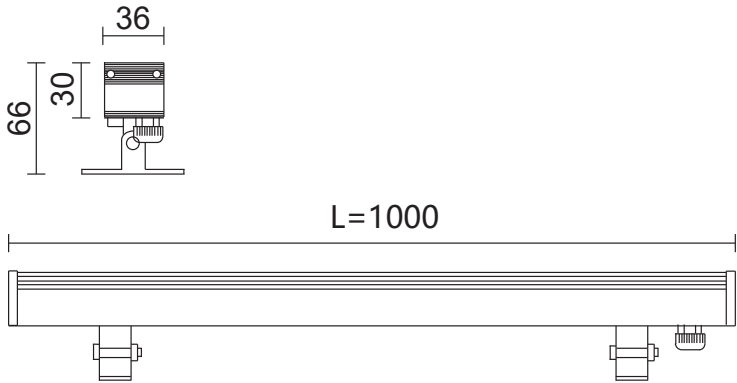

### Technical Description

Extruded aluminum housing. Stainless steel mounting bracket.  
 Optional lighting beam angles : ET6603: 15°, 24°, 45°, 60°,  
 24°x35°, 15°x40°. Silicon rubber ring. High intensity tempered glass/PC.

### specifications

Material	Aluminum 6063+Tempered Glass
Input Volt	DC24V
Source Power Type	CREE CXA1512
Source Power	36W
Life Time	50000h L70 B10
Lumen Output	120 lm/W
Real Flux	3672 lm
Ambient Temperature	+20C+55C
CRI	82
Safety Class	III
Weight	1.5Kg
Finish	Textured Grey-Textured Black
Dimensions	L500xW36xH30mm
Application	Surface Mounted
Beam Angle	24°
Protection Grade	IP65
MCADAMS	2
Labelling	CE

- Available Upon Request  
 Beam Angles 15°/24°/30°/45°/60°/24°x35°/35°x45°  
 CCT 3000K/4000K/5000K

**Photometric Detail**

**Technical Dimensions**

**Product Codes**

24°		
3000K	6000K	RGB
BU113454	BU113458	BU116463