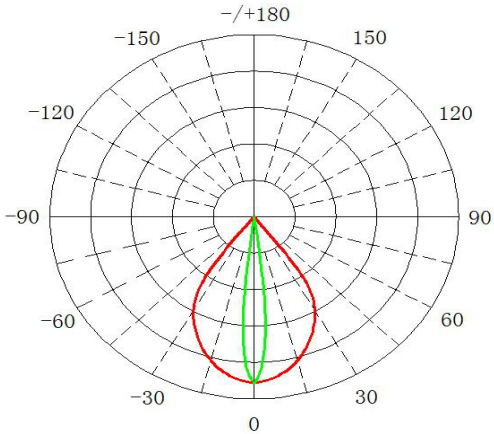

Max LED 96W Outdoor Wall Washer

Osram | DMX Controller | RGB 3 in 1 Max 24 + White Color 1Wx24 | P65

Technical Description

- High Power Linear LED Wall Washer, using robotstic cylinder snapping process craft, achieving zero silicone glue in assembling temperer glass, sealing strip with fitting body, preventing the risk of any chemical compound touching LED chip.
- 3D Memorial multilevel sealing strips, Robust Aluminium Body, UV Resistant
- Safety Glass Cover, Adjustability 110° via Side Brackets, Dust & Water Protection with IP66.
- Individual IP68 Male-Female Strain-Relief Connectors with external driver attached to the body, more convenient for maintainence.
- High quality alum alloy with efficient heat-dissipation convection fitting body design, Great LED distribution ensures the long lifespan, with 50,000hrs under working environment of -35~50C

specifications

Material	Robust Aluminium Alloy + Anti-UV Tempered Glass
Input Volt	AC100-277V/50-60Hz
Source Power Type	48 LED RGBW
Source Power	Max. 72W+24W
Life Time	50000h L70 B10
Lumen Output	120 lm/W
Real Flux	3060 lm
CRI	82
Saftey Class	IK06
Power Supply Unit	Max 500 mA(4 Channels)
Finish	Anodised Aluminum-Anodised Grey
Dimensions	L1235xW54xH94mm
Application	Surface mounted
Elliptical Lens	10x60°
Protection Grade	IP65
MCADAMS	2
Labelling	CE

Photometric Detail

Technical Dimensions