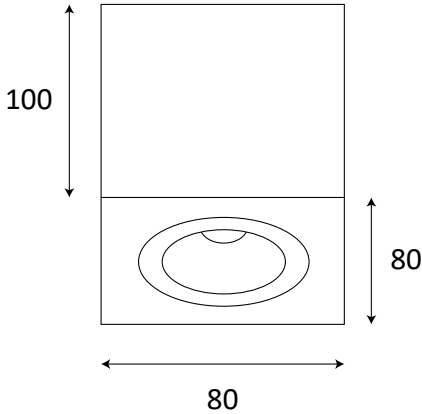

specifications

Material	6063 Alum Alloy + Tempered Glass
Input Volt	AC220-240V 50/60Hz
Source Power Type	CREE 1507 COB Ra80
Source Power	5W
Life Time	50000h L70 B10
Lumen Output	120 lm/W
Real Flux	420 lm
CRI	82
Safety Class	III
Driver	KGP IP65(CE,SAA certificated
Finish	Textured Black-Textured White
Dimensions	W80xL80xH100mm
Beam Angle	24°
Application	Wall Mounted
Protection Grade	IP65
MCADAMS	2
Labelling	CE

*Available Upon Request

Beam Angle:15°/36°

Photometric Detail

Dimensional Photo

Product Codes

	24°		
	2700K	3000K	4000K
Text Black	BU115750	BU115753	BU115756
Text White	BU116649	BU116652	BU116655