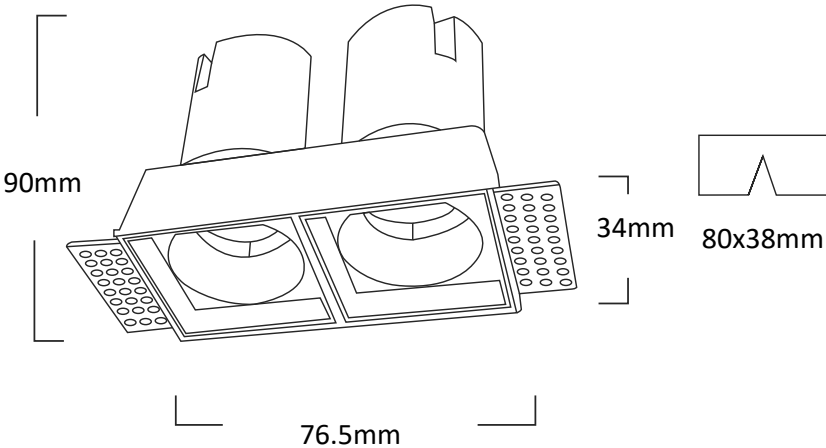

Technical Dimensions

Product Codes

	24°		
	2700k	3000k	4000k
Polish Silver	BU122286	BU122289	BU122292
Matt Black	BU122298	BU122301	BU122304
Matt White	BU122310	BU122313	BU122316
Gun Black	BU122322	BU122325	BU122328