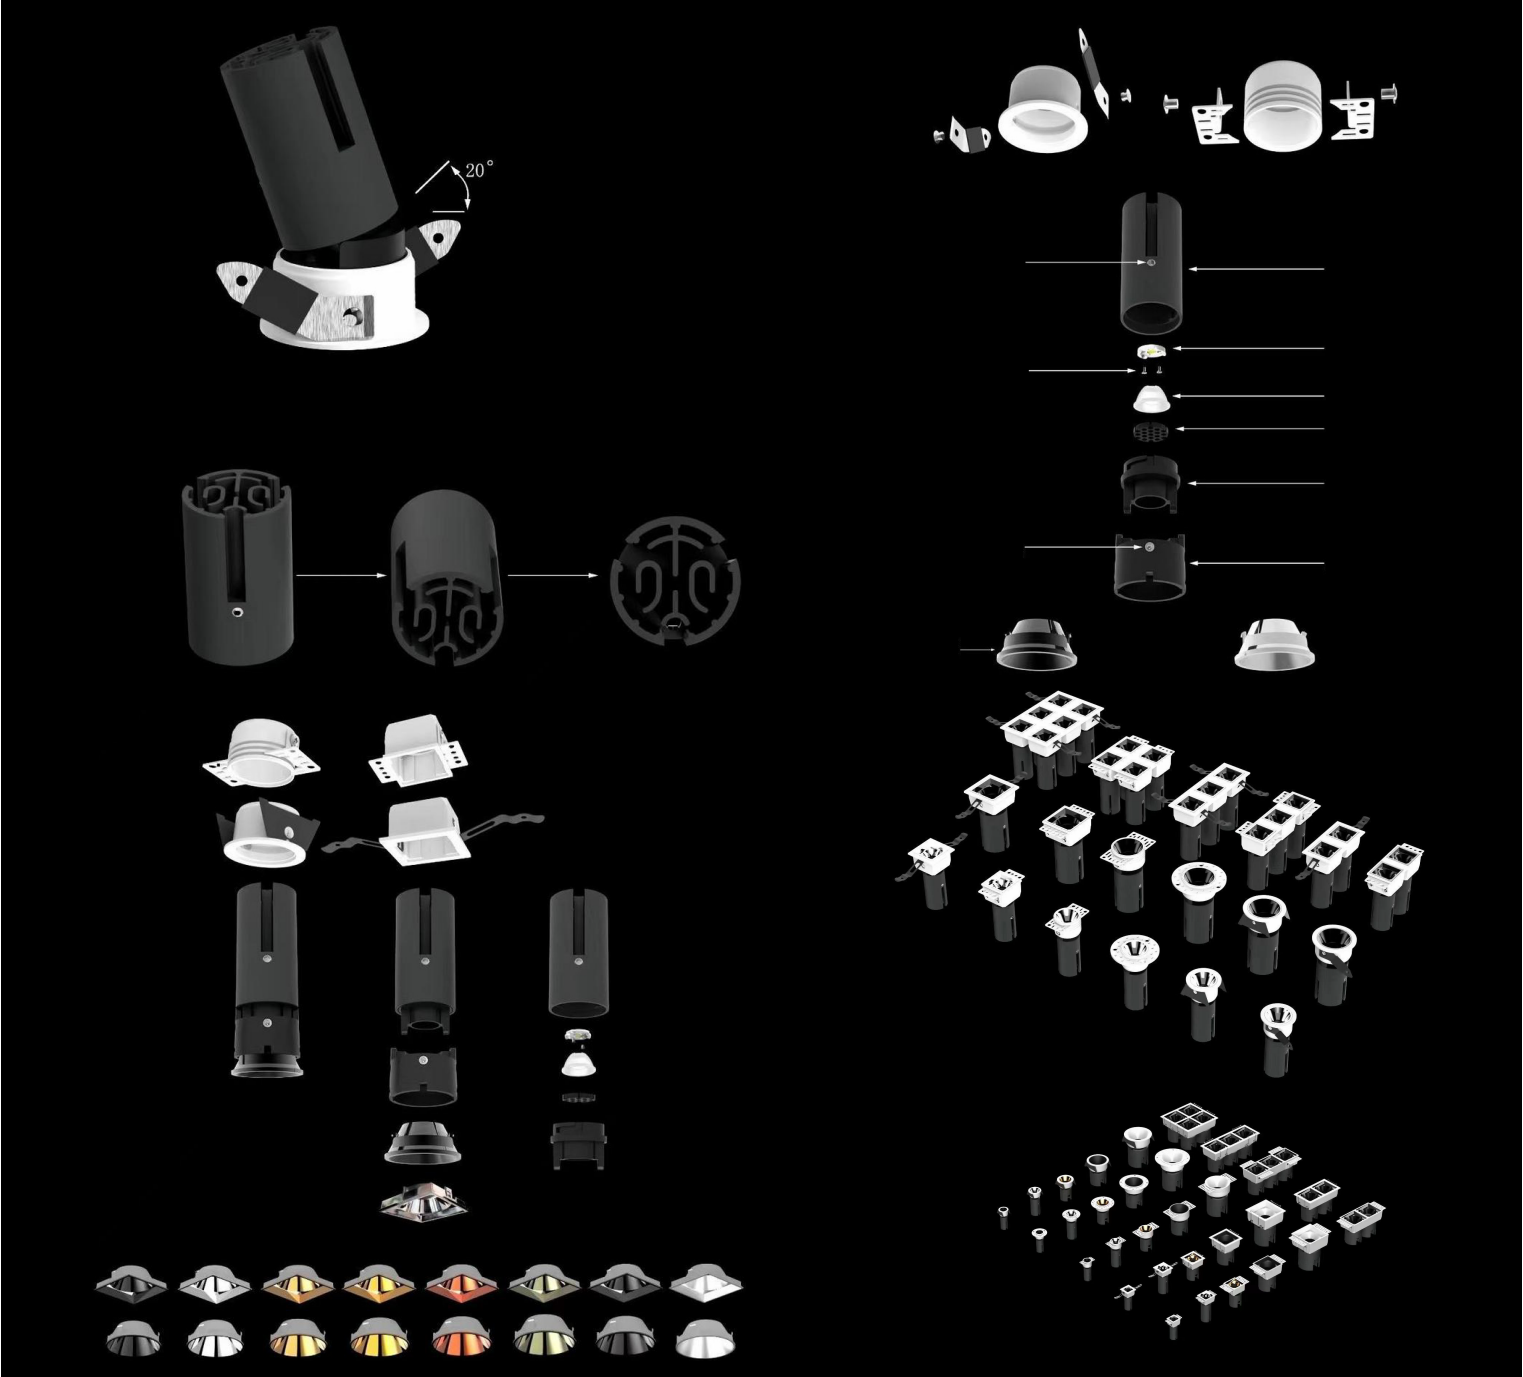

## Technical Description

LUNE series comes in five sizes, from 40mm to 103mm. It is ideal for residential and hospitality applications

- Trimless or with trim • different finishes • LED color temperature: 2700, 3000, 4000K • different wattages
- Controls: On/Off, Dim 1-10V, DALI • Optics: narrow, medium, wide

## specifications

Material	Die-cast Aluminum
Input Volt	AC220-240V/50-60Hz
Source Power Type	CREE Ra90
Source Power	5Wx2
Life Time	50000h L70 B10
Real Flux	130 lm/W
Lumen Output	553 lm
CRI	92
Safety Class	III
Finish	Polish Silver-Matt Black-Matt White-Gun Black
Dimensions	L76.5xW34xH90mm
Cut-out	80x38mm
Application	Ceiling Recessed
Elliptical Lens	24°
Protection Grade	IP20
MCADAMS	2
Labelling	CE

\*Available Upon Request

15°/36°

**Photometric Detail**

**Technical Dimensions**

**Product Codes**

	24°		
	2700k	3000k	4000k
Polish Silver	BU122286	BU122289	BU122292
Matt Black	BU122298	BU122301	BU122304
Matt White	BU122310	BU122313	BU122316
Gun Black	BU122322	BU122325	BU122328

Product Details

100x100mm