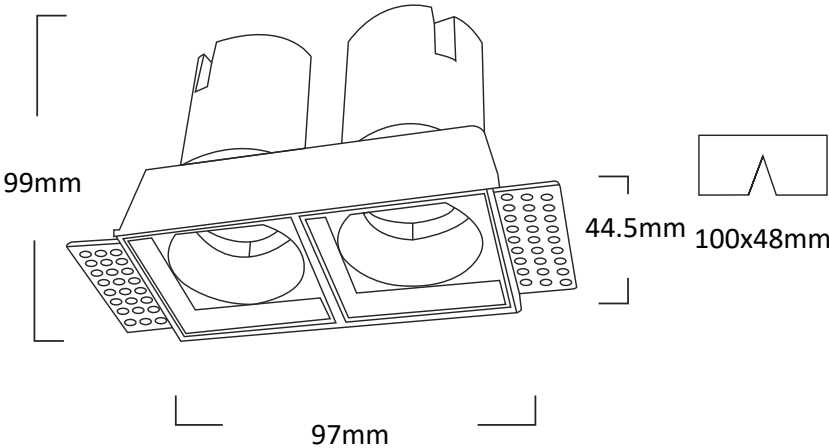

Trimless Square Down Light

LED 7Wx2 | IP20

Technical Description

LUNE series comes in five sizes, from 40mm to 103mm. It is ideal for residential and hospitality applications

- Trimless or with trim • different finishes • LED color temperature: 2700, 3000, 4000K • different wattages
- Controls: On/Off, Dim 1-10V, DALI • Optics: narrow, medium, wide

specifications

Material	Die-cast Aluminum
Input Volt	AC220-240V/50-60Hz
Source Power Type	CREE Ra90
Source Power	7Wx2
Life Time	50000h L70 B10
Real Flux	130 lm/W
Lumen Output	774 lm
CRI	92
Safety Class	III
Finish	Polish Silver-Matt Black-Matt White-Gun Black
Dimensions	L97xW44.5xH99mm
Cut-out	100x48mm
Application	Ceiling Recessed
Elliptical Lens	24°
Protection Grade	IP20
MCADAMS	2
Labelling	CE

*Available Upon Request

15°/36°

Photometric Detail

Technical Dimensions

Product Codes

	24°		
	2700k	3000k	4000k
Polish Silver	BU122334	BU122337	BU122340
Matt Black	BU122346	BU122349	BU122352
Matt White	BU122358	BU122361	BU122364
Gun Black	BU122370	BU122373	BU122376

Product Details

100x100mm