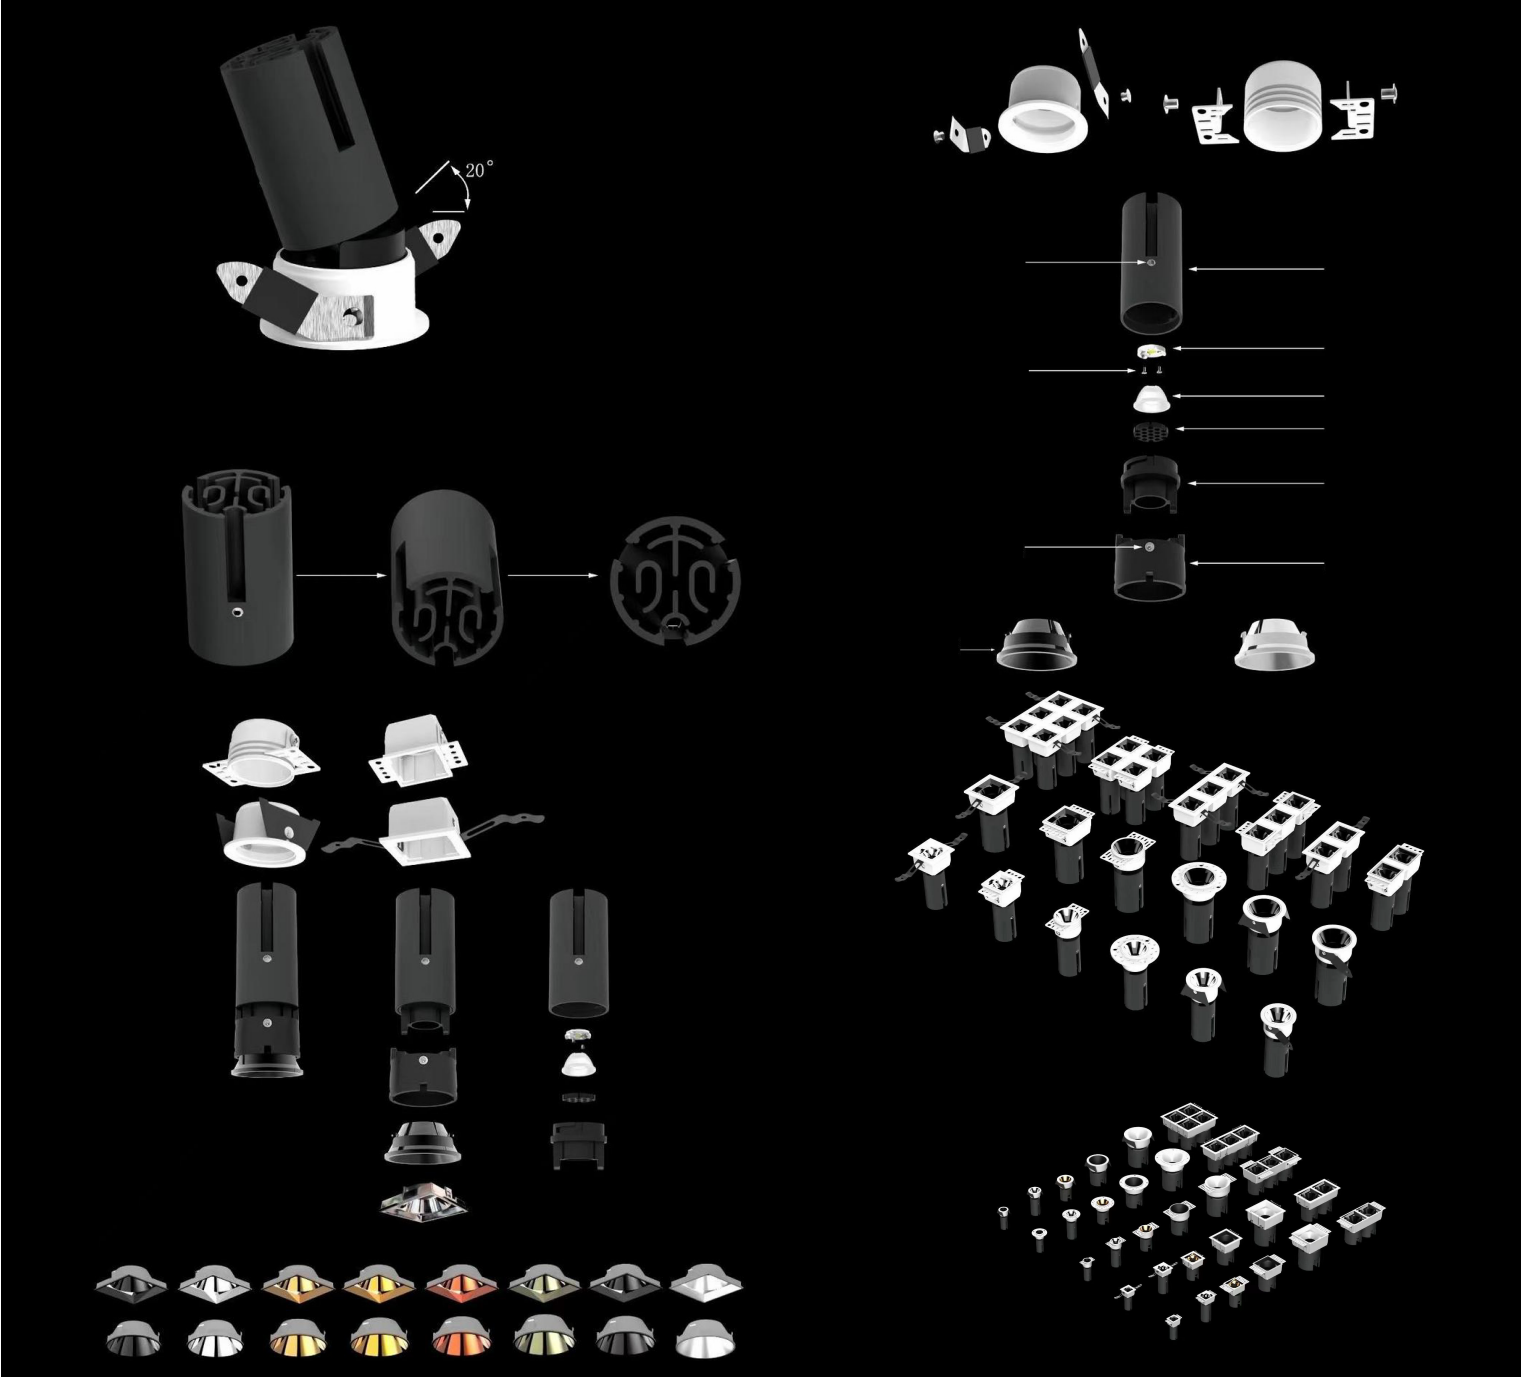

Trimless Square Down Light

LED 7Wx2 | IP20

Technical Description

LUNE series comes in five sizes, from 40mm to 103mm. It is ideal for residential and hospitality applications

- Trimless or with trim • different finishes • LED color temperature: 2700, 3000, 4000K • different wattages
- Controls: On/Off, Dim 1-10V, DALI • Optics: narrow, medium, wide

specifications

Material	Die-cast Aluminum
Input Volt	AC220-240V/50-60Hz
Source Power Type	CREE Ra90
Source Power	7Wx2
Life Time	50000h L70 B10
Real Flux	130 lm/W
Lumen Output	774 lm
CRI	92
Safety Class	III
Finish	Polish Silver-Matt Black-Matt White-Gun Black
Dimensions	L97xW44.5xH99mm
Cut-out	100x48mm
Application	Ceiling Recessed
Elliptical Lens	24°
Protection Grade	IP20
MCADAMS	2
Labelling	CE

*Available Upon Request

15°/36°

Photometric Detail

Technical Dimensions

Product Codes

	24°		
	2700k	3000k	4000k
Polish Silver	BU122334	BU122337	BU122340
Matt Black	BU122346	BU122349	BU122352
Matt White	BU122358	BU122361	BU122364
Gun Black	BU122370	BU122373	BU122376

Product Details

100x100mm