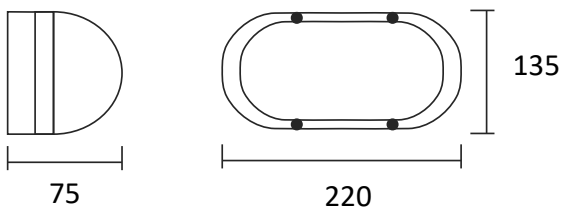

### Technical Description

Orbit is a surface mounted luminaire with a simple, timeless design. From the front it's a rounded rectangle, in profile the body and the diffuser are joined smoothly together in the same plane.

### specifications

Material	Die-cast Aluminum
Input Volt	AC220-240V/50-60Hz
Source Power Type	LM80 Certificated SMD2835/5630
Source Power	12W
Life Time	50000h L70 B10
Lumen Output	120 lm/W
Real Flux	1008 lm
CRI	82
Safety Class	III
Weight	0.6Kg
Power Supply Unit	300 mA
Finish	Textured White-Textured Black-Textured Grey
Dimensions	L220xW135xH75mm
Application	Surface Mounted
Elliptical Lens	120°
Protection Grade	IP65
MCADAMS	2
Labelling	CE

## Photometric Detail

## Technical Dimensions