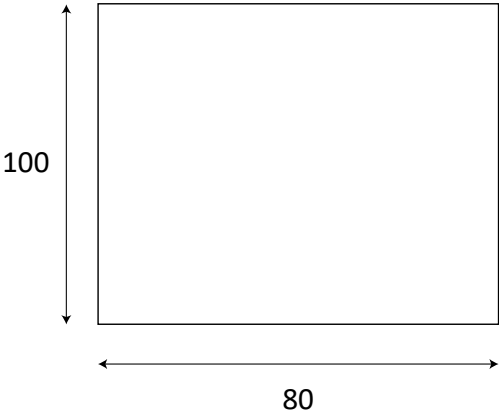

specifications

Material	6063 Alum Alloy + Tempered Glass
Input Volt	AC220-240V 50/60Hz
Source Power Type	CREE 1507 COB Ra80
Source Power	5Wx2
Life Time	50000h L70 B10
Lumen Output	120 lm/W
Real Flux	420 lm
CRI	82
Safety Class	III
Driver	KGP IP65(CE,SAA certificated
Finish	Textured Black-Textured White
Dimensions	W80xL80xH100mm
Beam Angle	24°
Application	Wall Mounted
Protection Grade	IP65
MCADAMS	2
Labelling	CE

*Available Upon Request

Beam Angle:15°/36°

Photometric Detail

Dimensional Photo

Product Codes

24°		
2700K	3000K	4000K
BU115726	BU115729	BU115732